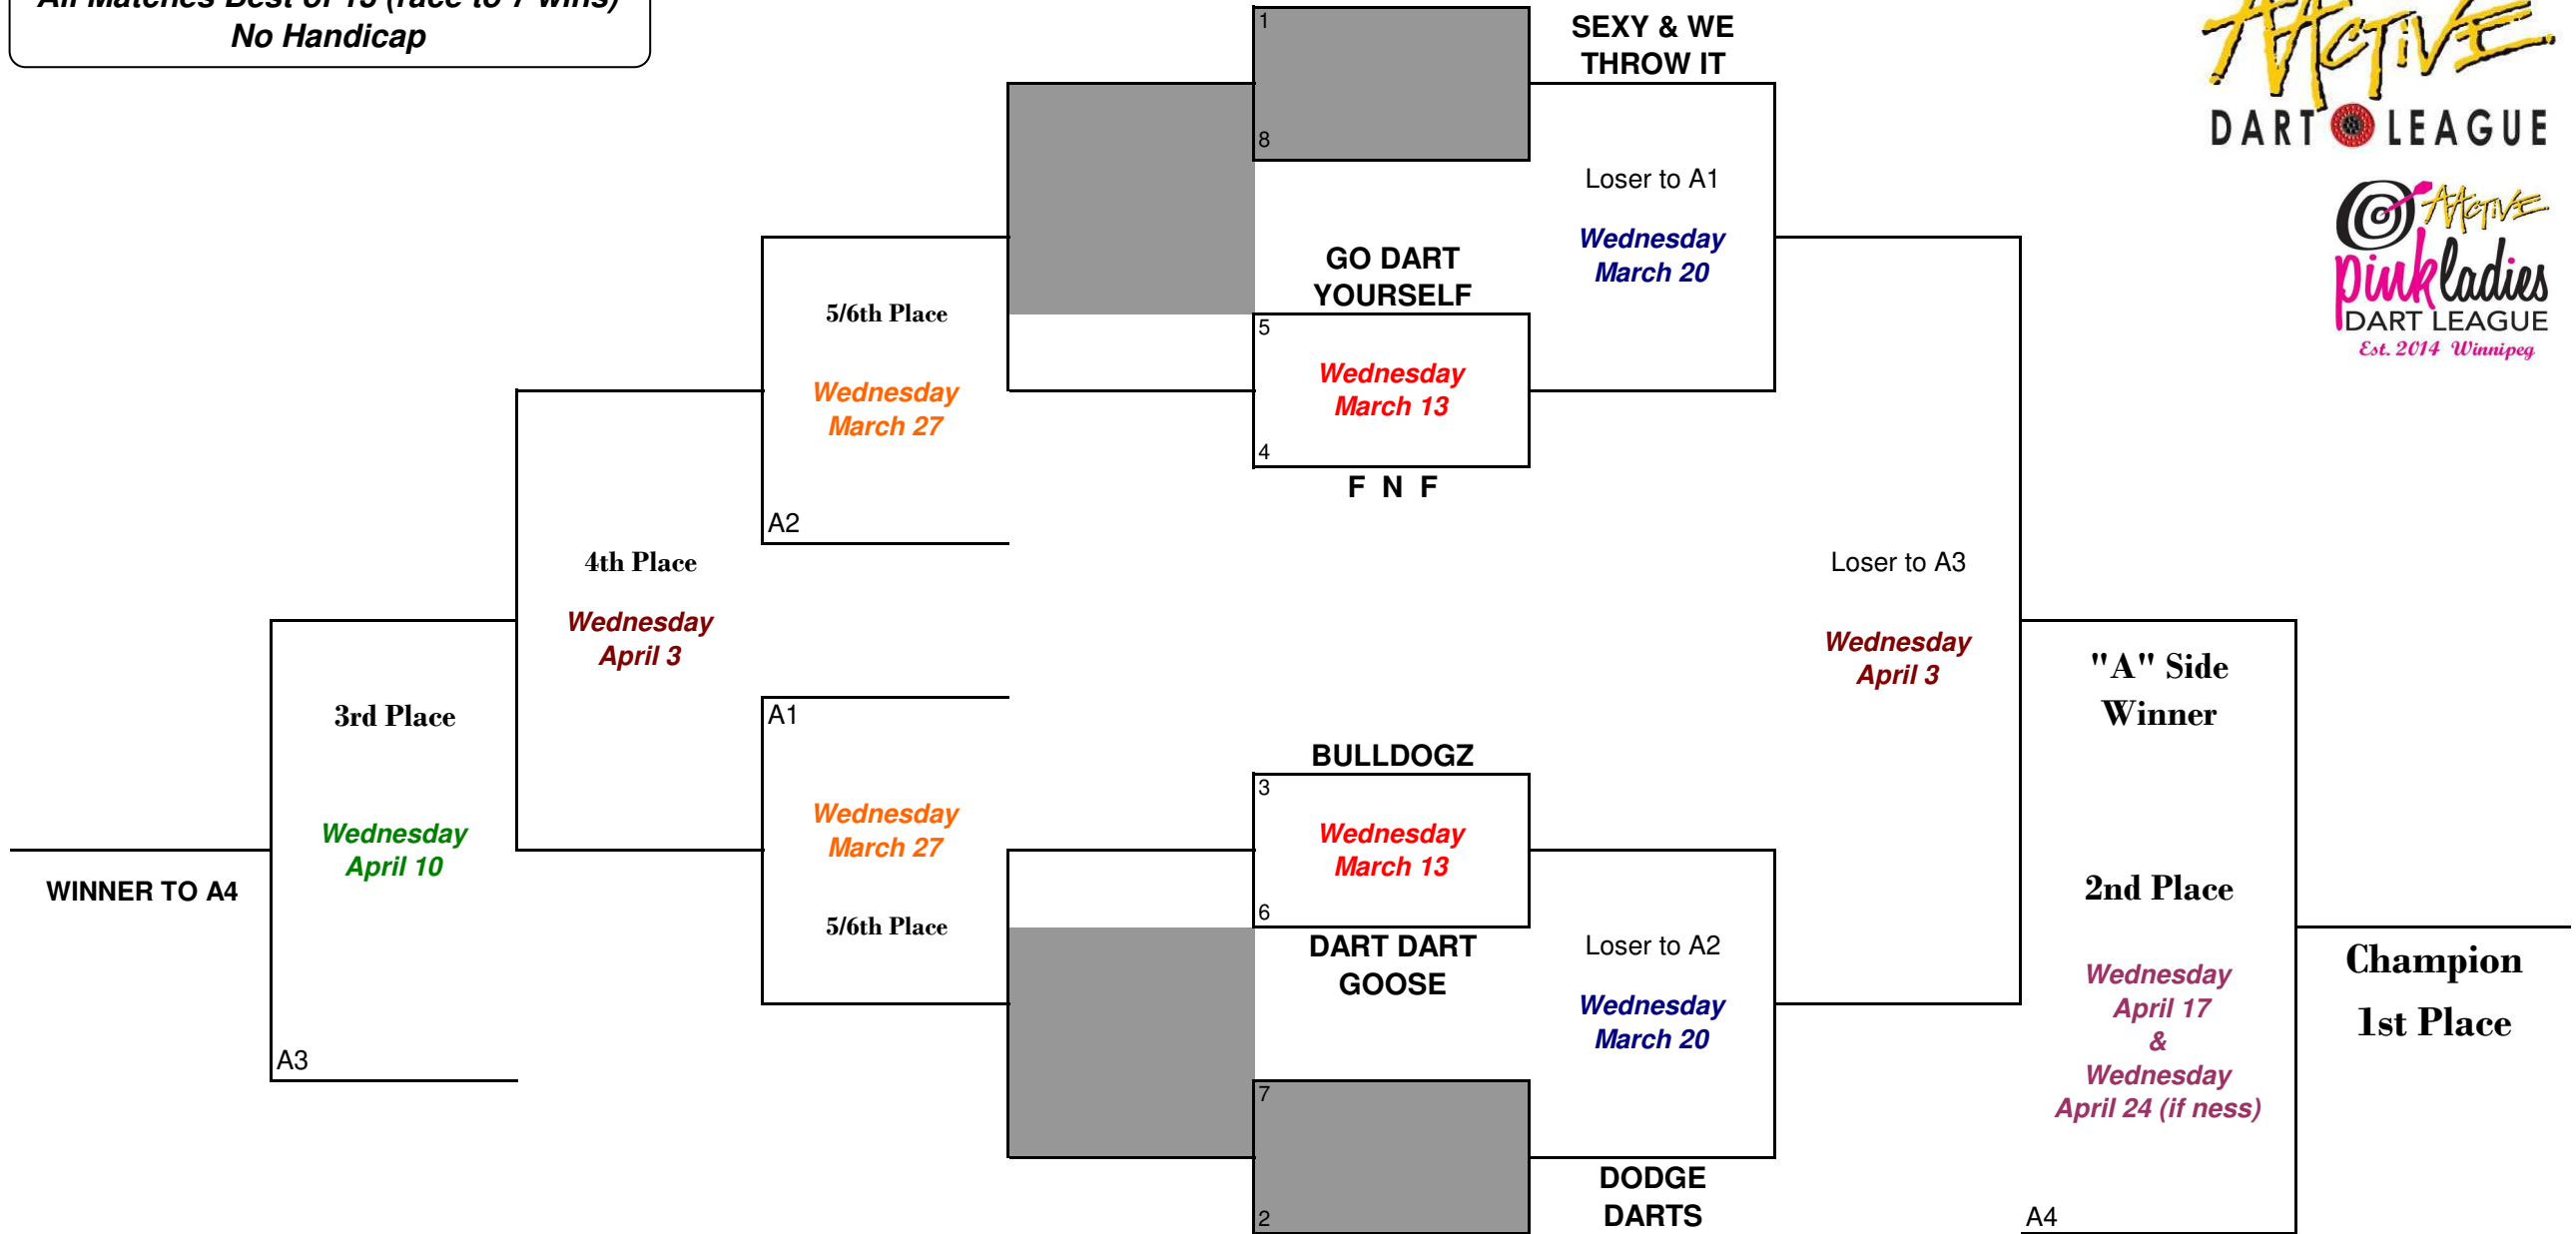

NICOLETT PREMIER 2018-19 SEASON-END PLAYOFFS

All Matches Best of 13 (race to 7 wins)
No Handicap

** "B Side" winner needs to win 2 matches for 1st Place
 ** "A Side" winner needs to win 1 match for 1st Place
Wed Apr 17: If "A" Side wins Playoffs are over.
Wed Apr 24: Play only if "B" side wins Apr 17